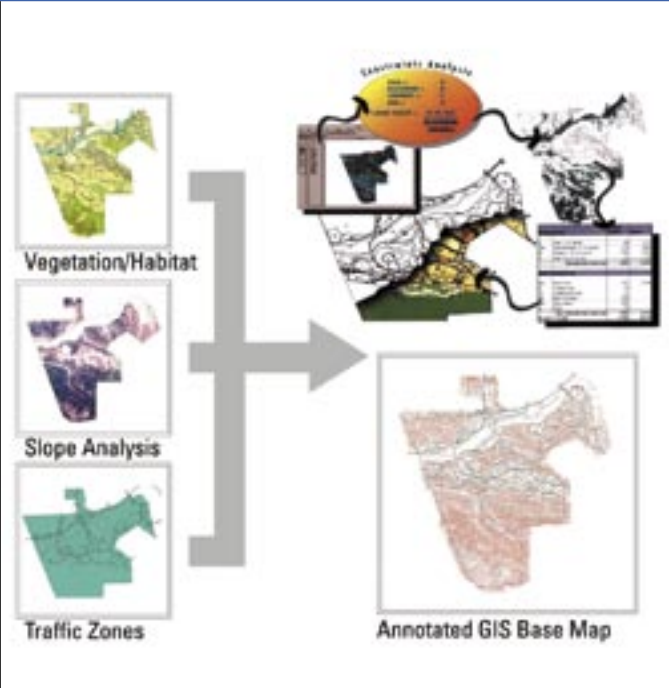

# FORMA

## Resource Management

FORMA'S environmental management team strives to find the optimal balance between man's need and the conservation of natural resources. Our services include inventory assessment, impact analysis and documentation of environmental issues. Products include initial studies, baseline reports, environmental assessments, environmental impact reports, 1603 and 404 permits, resource management plans and policy studies. The insight, derived from these efforts is incorporated into the planning process utilizing FORMA'S team approach. We are known for creative problem-solving in the natural world.

- Community Planning
- Landscape Architecture
- Resource Management**
- Entitlement Services
- Urban Design
- Resort Design
- Recreation/Golf Design
- GIS Solutions
- Simulations/Animations
- Graphic Communication